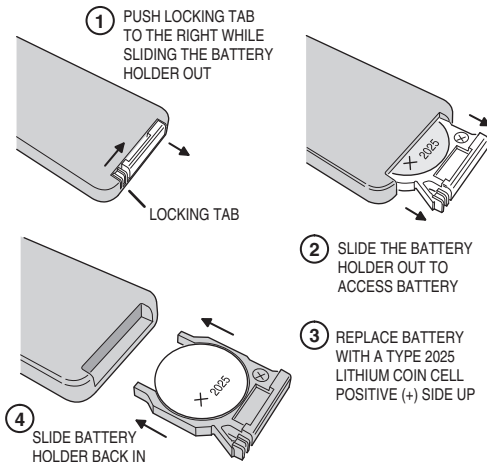

In addition to controlling the system's power, the basic remote can select the audio source, adjust the volume, and mute the sound in each room.

The remote is powered by a single Type 2025 coin cell lithium battery.

2. REMOTE CONTROL DETAILS

3. OPERATING REMOTE

ENC-DRS KEYPAD

POINT THE REMOTE CONTROL AT THE KEYPAD AND PRESS THE DESIRED FUNCTION BUTTON

4. BATTERY REPLACEMENT

LIMITED WARRANTY

This Linear product is warranted against defects in material and workmanship for twenty four (24) months. **This warranty extends only to wholesale customers** who buy direct from Linear or through Linear's normal distribution channels. **Linear does not warrant this product to consumers.** Consumers should inquire from their selling dealer as to the nature of the dealer's warranty, if any. **There are no obligations or liabilities on the part of Linear LLC for consequential damages arising out of or in connection with use or performance of this product or other indirect damages with respect to loss of property, revenue, or profit, or cost of removal, installation, or reinstallation.** All implied warranties, including implied warranties for merchantability and implied warranties for fitness, are valid only until the warranty expires. **This Linear LLC Warranty is in lieu of all other warranties express or implied.**