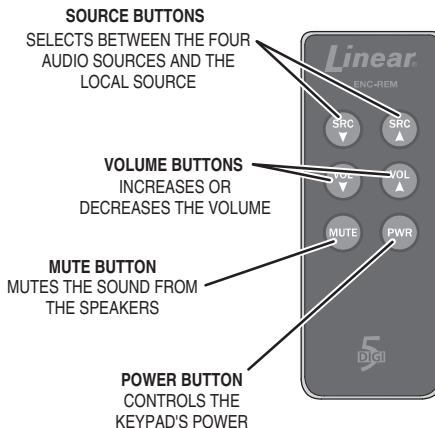

Multi-Room Audio Distribution System

ENC-REM

Basic Remote Control

Operation Instructions

USA & Canada (800) 421-1587 & (800) 392-0123
(760) 438-7000 - Toll Free FAX (800) 468-1340
www.linearcorp.com

1. PRODUCT DESCRIPTION

The Encore basic remote control (Model ENC-REM) is an infrared remote control for use with the Encore Multi-Room Audio Distribution System.

The remote control sends infrared signals to the infrared receiver in system keypads (Model ENC-DRS).

In addition to controlling the system's power, the basic remote can select the audio source, adjust the volume, and mute the sound in each room.

The remote is powered by a single Type 2025 coin cell lithium battery.

2. REMOTE CONTROL DETAILS