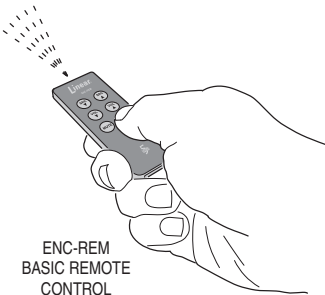

The Encore basic remote control (Model ENC-REM) is an infrared remote control for use with the Encore Multi-Room Audio Distribution System.

The remote control sends infrared signals to the infrared receiver in system keypads (Model ENC-DRS).

In addition to controlling the system's power, the basic remote can select the audio source, adjust the volume, and mute the sound in each room.

The remote is powered by a single Type 2025 coin cell lithium battery.

2. REMOTE CONTROL DETAILS

3. OPERATING REMOTE

ENC-DRS KEYPAD

POINT THE REMOTE CONTROL AT THE KEYPAD AND PRESS THE DESIRED FUNCTION BUTTON

4. BATTERY REPLACEMENT

LIMITED WARRANTY

This Linear product is warranted against defects in material and workmanship for twenty four (24) months. **This warranty extends only to wholesale customers** who buy direct from Linear or through Linear's normal distribution channels. **Linear does not warrant this product to consumers.** Consumers should inquire from their selling dealer as to the nature of the dealer's warranty, if any. **There are no obligations or liabilities on the part of Linear LLC for consequential damages arising out of or in connection with use or performance of this product or other indirect damages with respect to loss of property, revenue, or profit, or cost of removal, installation, or reinstallation.** All implied warranties, including implied warranties for merchantability and implied warranties for fitness, are valid only until the warranty expires. **This Linear LLC Warranty is in lieu of all other warranties express or implied.**