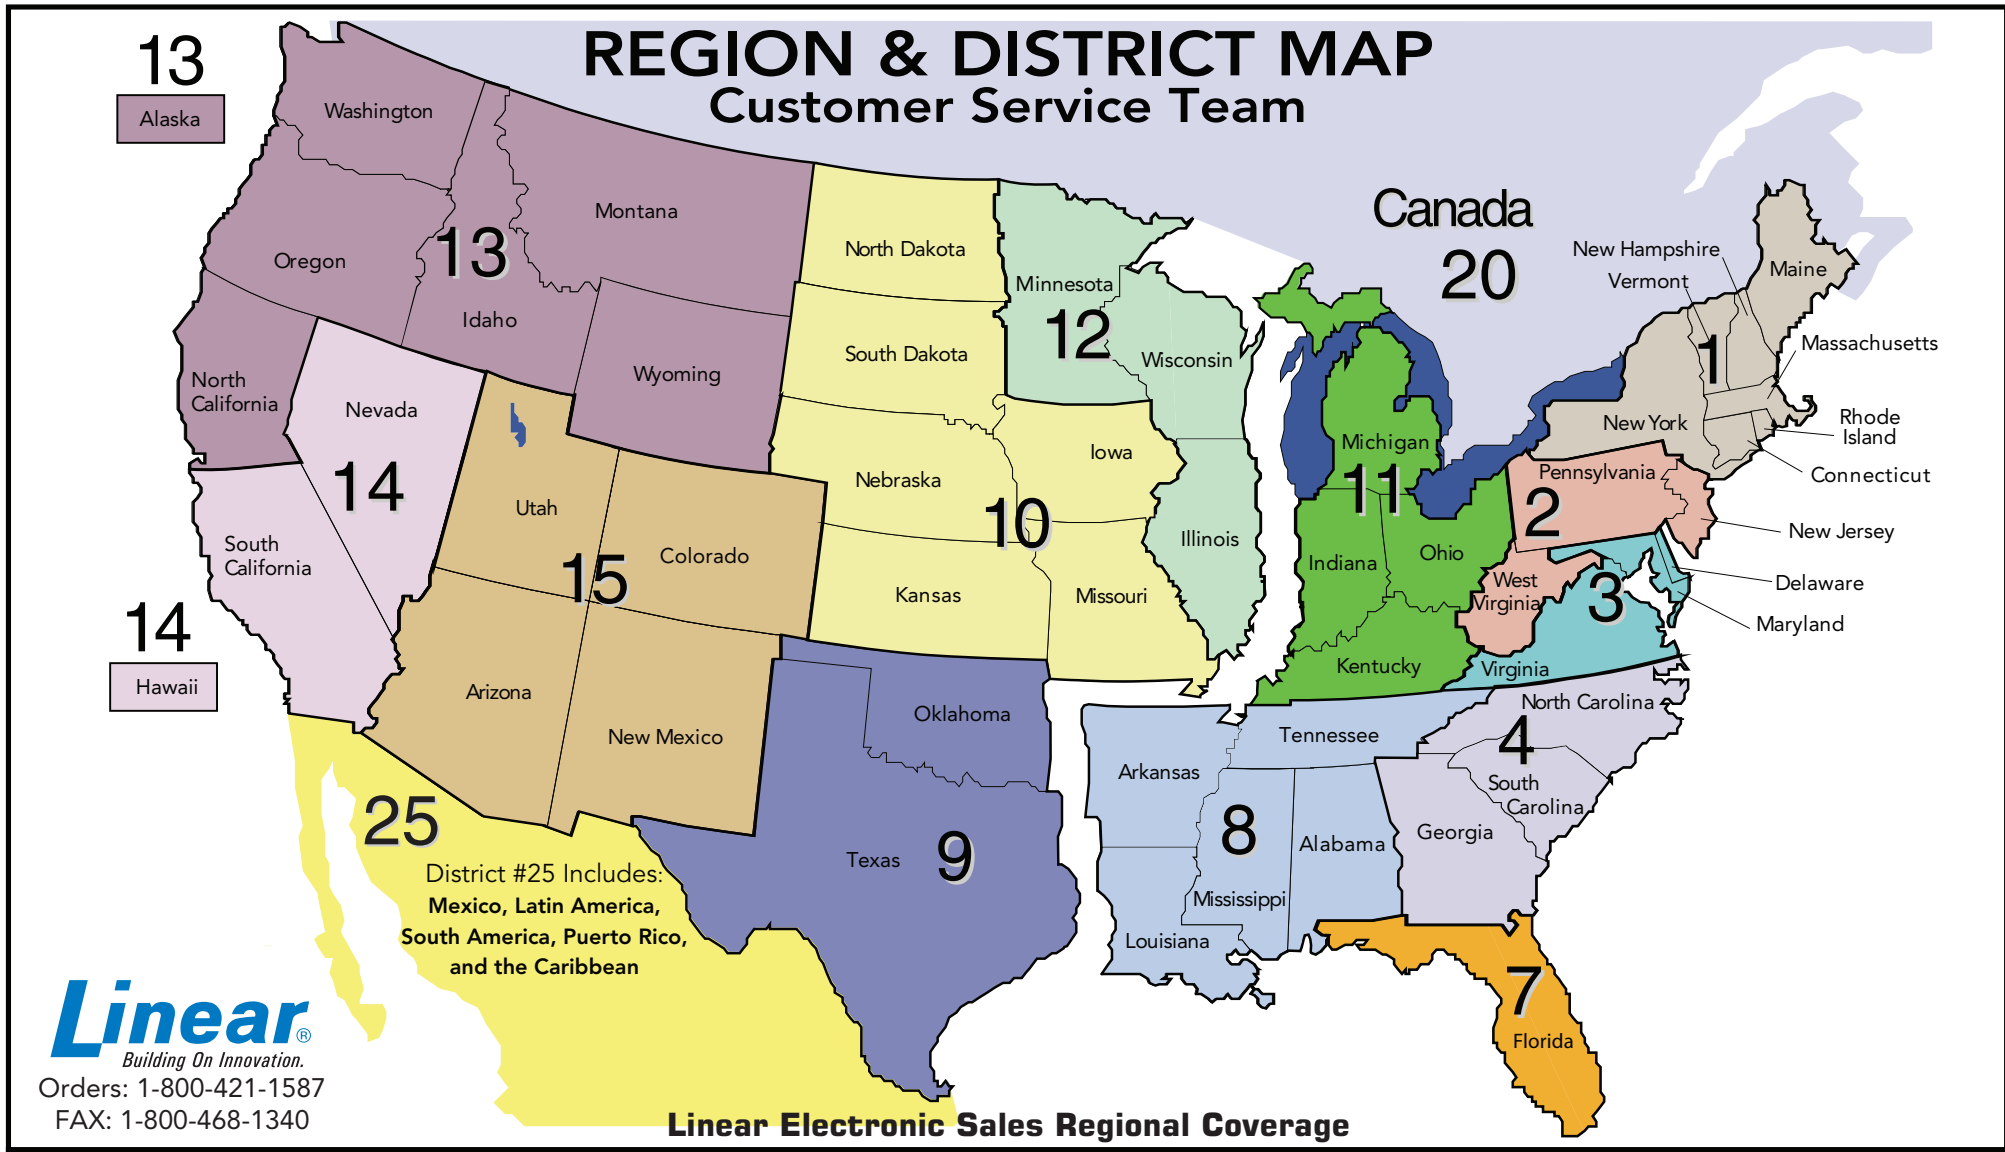

REGION & DISTRICT MAP

Customer Service Team

Linear
Building On Innovation.
Orders: 1-800-421-1587
FAX: 1-800-468-1340

Linear Electronic Sales Regional Coverage

- | | | | | | |
|---------------------------------------------------------------|------------------------------------------------------|--------------------------------------------------------|--------------------------------------------------------------------|----------------------------------------------------|------------------------------------|
| 1 Sheigh Perdue x7158
NY, MA, CT, NH,
RI, VT, ME | 4 Tara Donahue x7127
NC, SC, GA | 9 Mayra Cervantes x7156
TX, OK | 12 Rik Nieves x7128
IL, WI, MN | 15 Jessica Ramos x7126
AZ, CO, UT, NM | Emerge:
Rik Nieves x7128 |
| 2 Sheigh Perdue x7158
NJ, PA, WV | 7 Tara Donahue x7127
FL | 10 Rik Nieves x7128
MO, KS, NE, IA
ND, SD | 13 Jessica Ramos x7126
No. CA, OR, WA,
WY, MT, AK, ID | 20 Colleen Lawton x7170
Canada | |
| 3 Tara Donahue x7127
MD, VA, DE | 8 Mayra Cervantes x7156
AR, TN, AL, MS, LA | 11 Sheigh Perdue x7158
MI, OH, IN, KY | 14 Jessica Ramos x7126
So. CA, NV, HI | 25 Mayra Cervantes x7156
MX, LA, PR, CAR | |