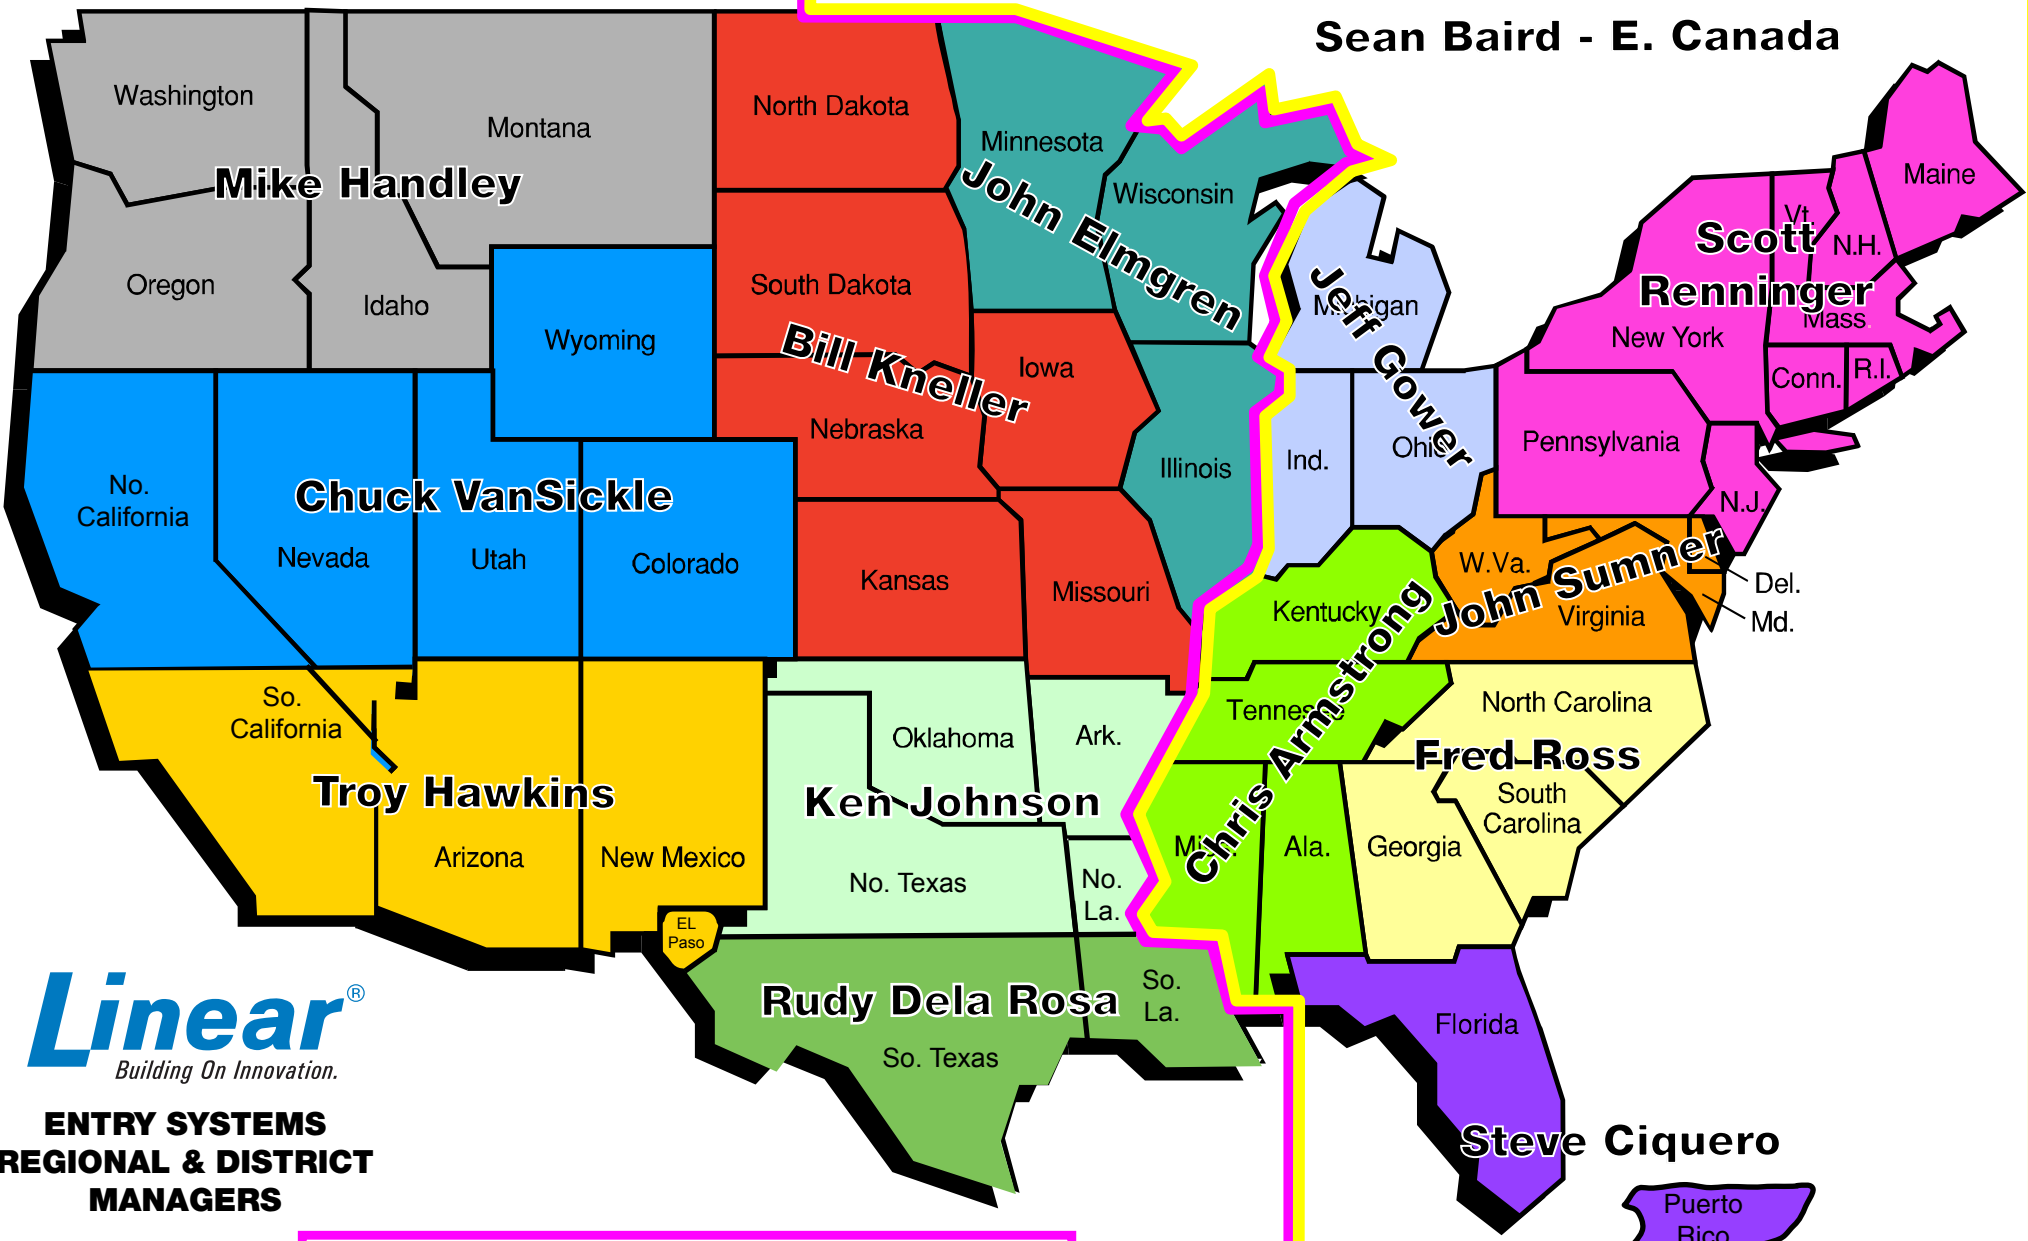

**Region 2 Manager – Mark Glynn**

**Mike Handley - W. Canada**

**Sean Baird - E. Canada**

**ENTRY SYSTEMS  
REGIONAL & DISTRICT  
MANAGERS**

**Region 1 Manager – Chad Luker**