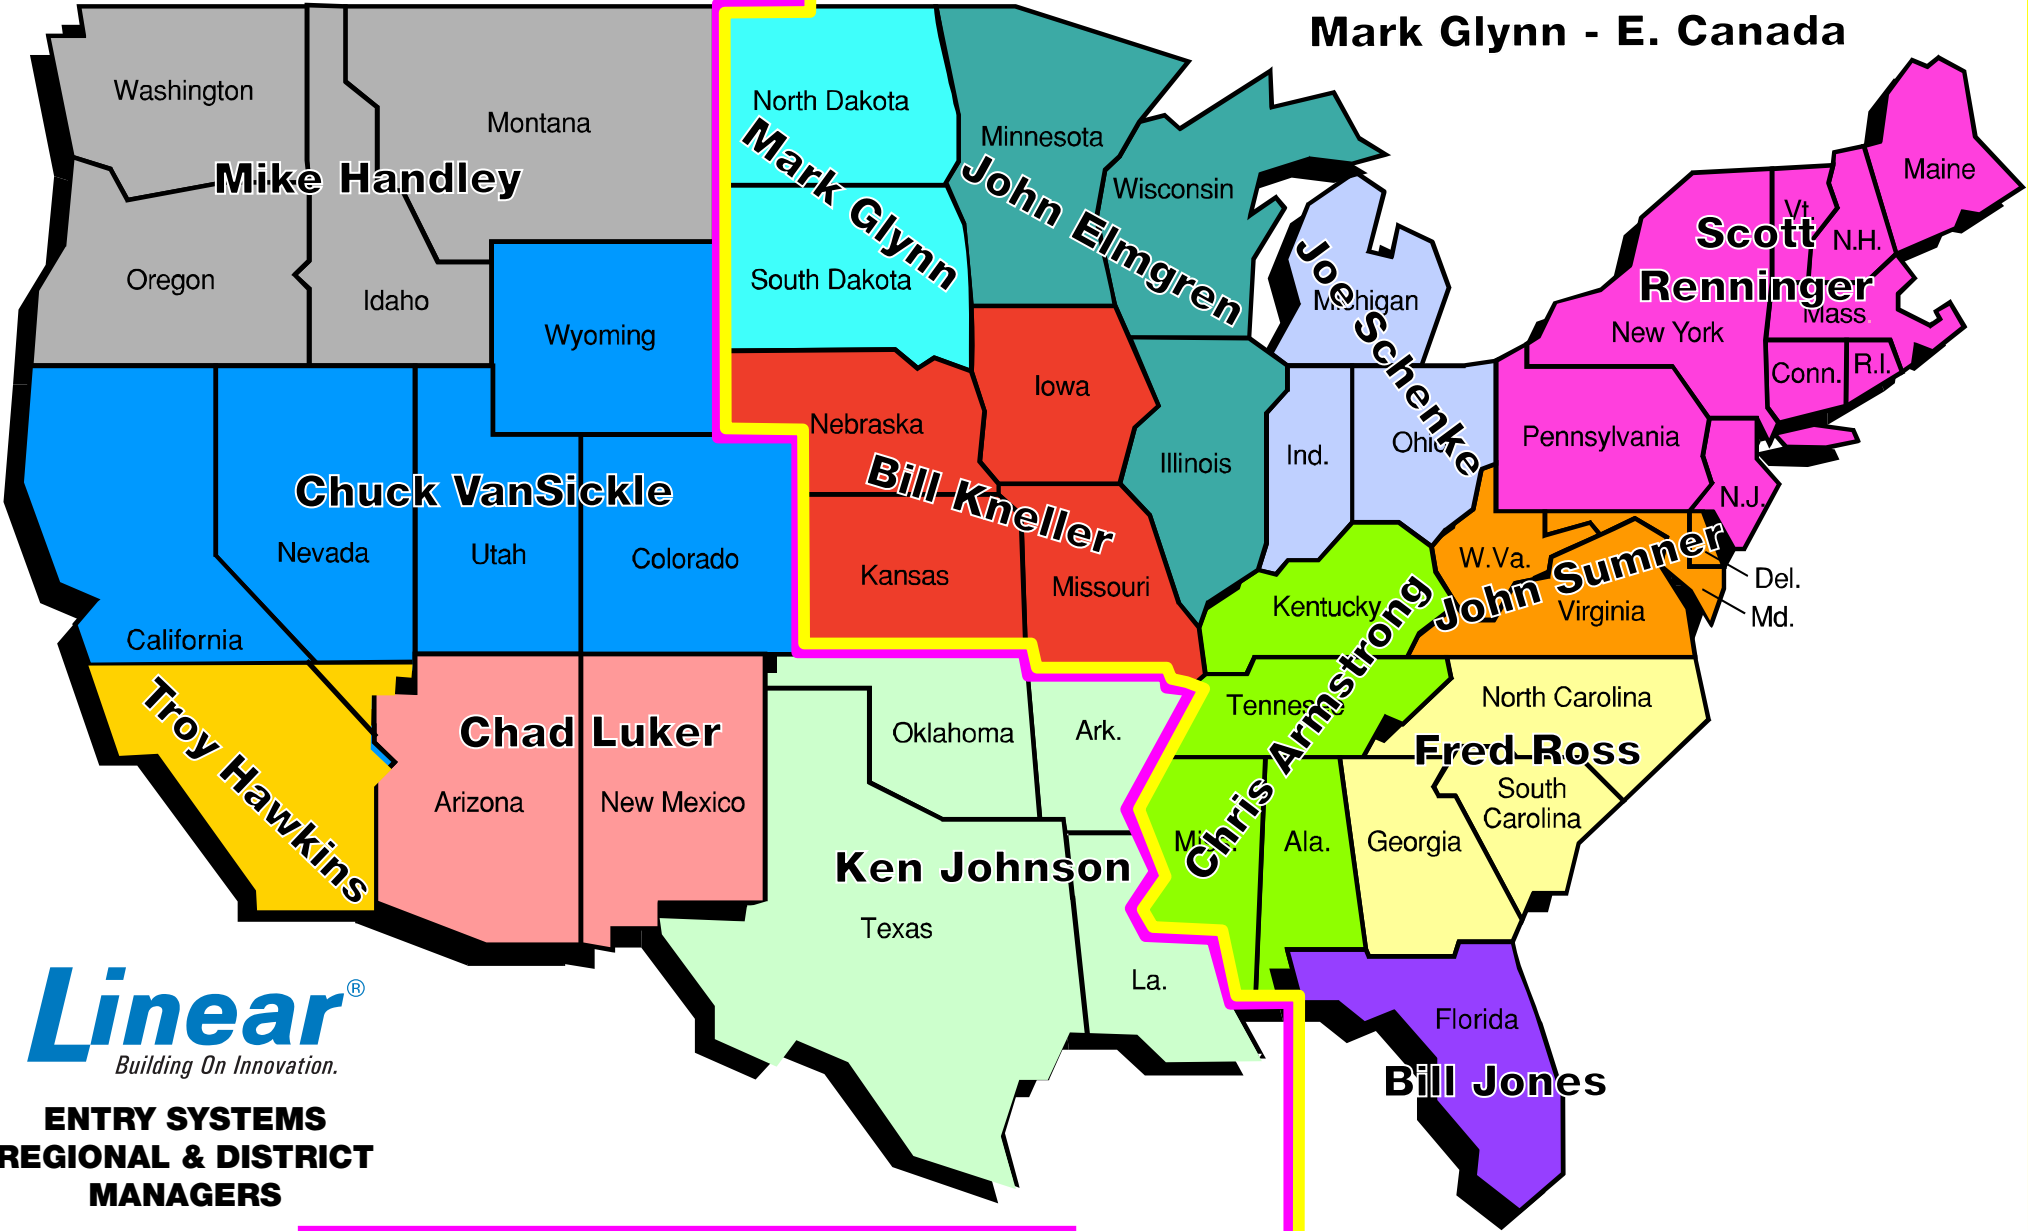

Region 2 Manager – Mark Glynn

Mike Handley - W. Canada

Mark Glynn - E. Canada

Linear[®]
Building On Innovation.

**ENTRY SYSTEMS
REGIONAL & DISTRICT
MANAGERS**

Region 1 Manager – Chad Luker