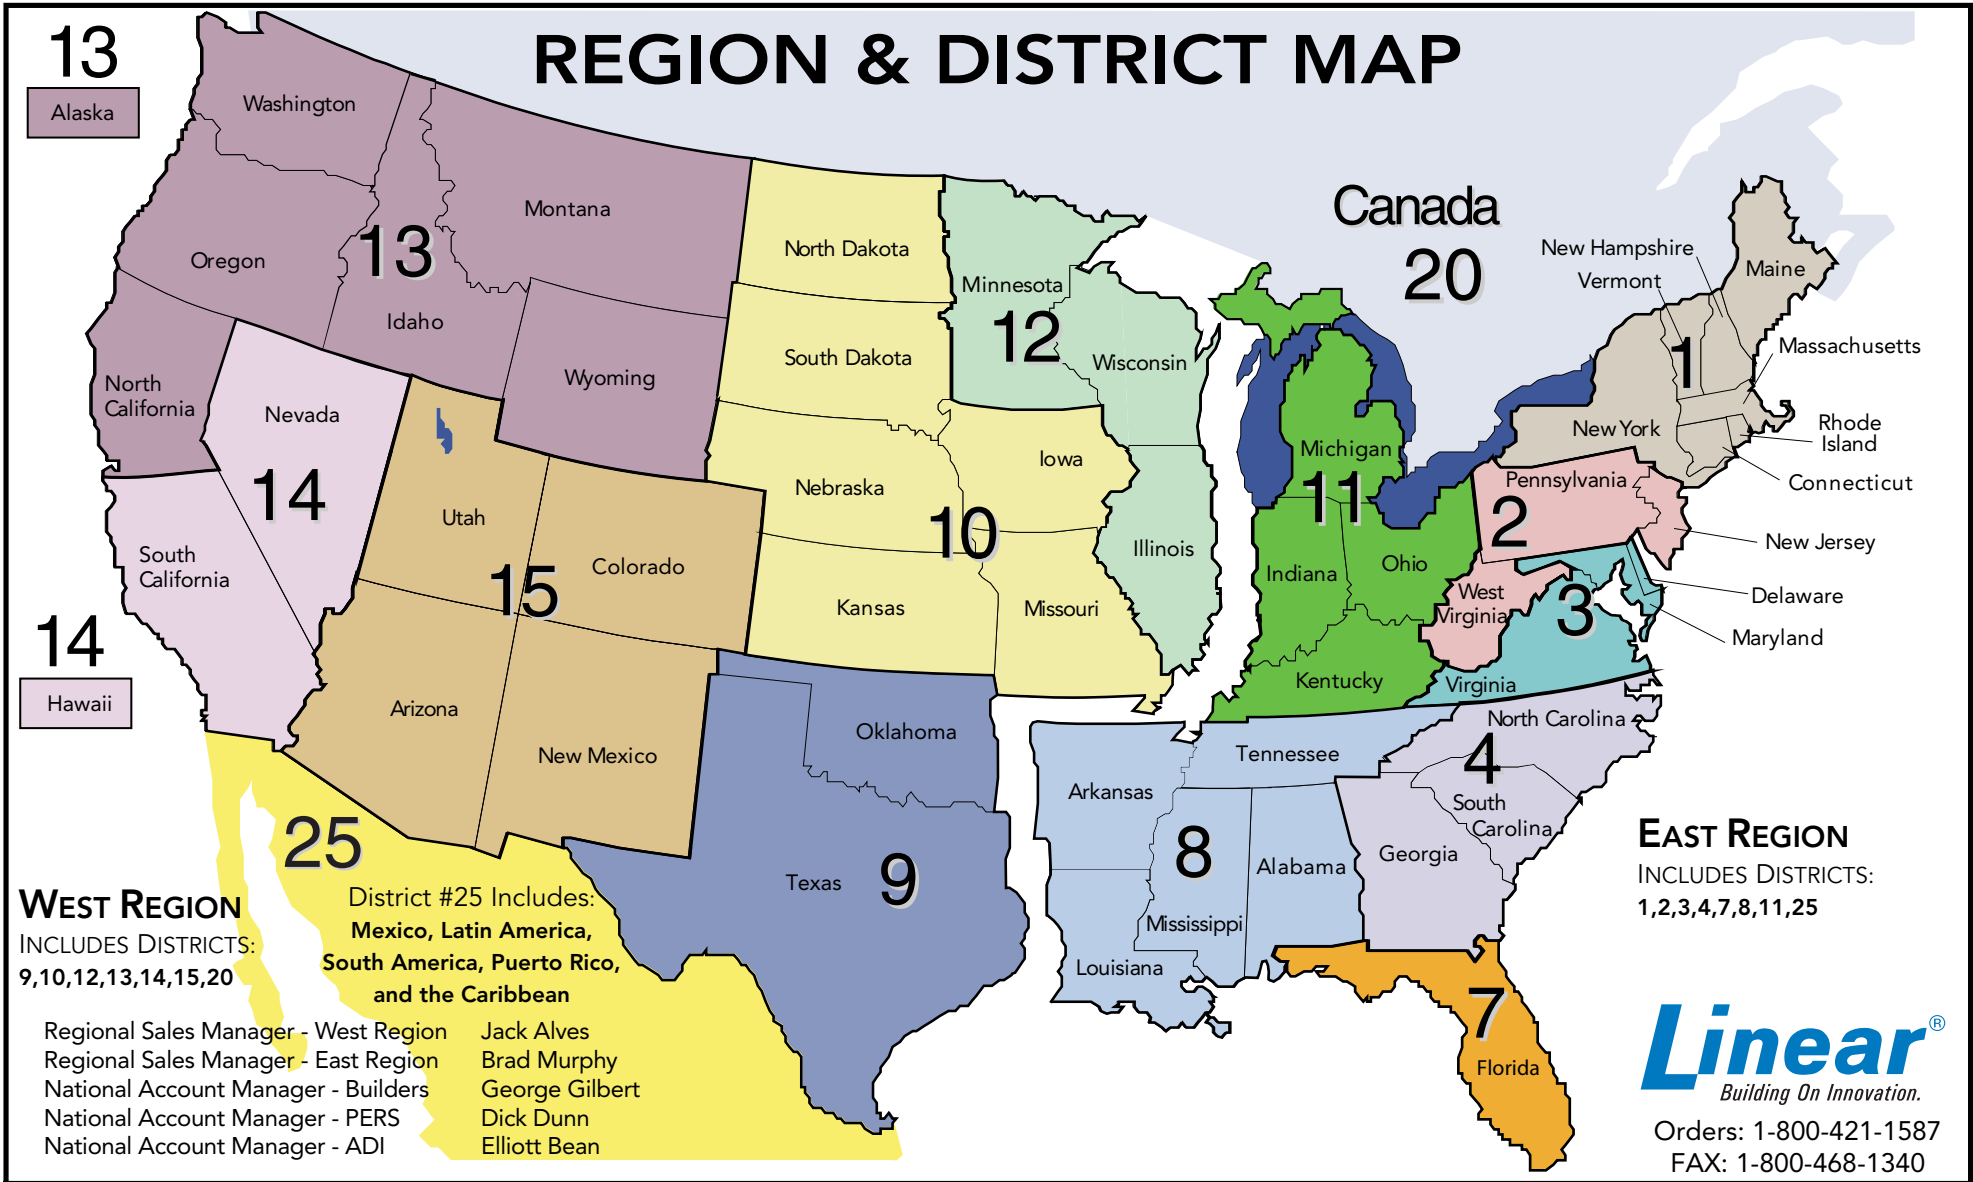

13

REGION & DISTRICT MAP

WEST REGION
INCLUDES DISTRICTS:
9,10,12,13,14,15,20

District #25 Includes:
Mexico, Latin America,
South America, Puerto Rico,
and the Caribbean

Regional Sales Manager - West Region	Jack Alves
Regional Sales Manager - East Region	Brad Murphy
National Account Manager - Builders	George Gilbert
National Account Manager - PERS	Dick Dunn
National Account Manager - ADI	Elliott Bean

EAST REGION
INCLUDES DISTRICTS:
1,2,3,4,7,8,11,25

Linear[®]
Building On Innovation.
Orders: 1-800-421-1587
FAX: 1-800-468-1340

DISTRICT SALES MANAGERS & INDEPENDENT REP FIRMS

- | | | | | | |
|--|--|---|--|---|--|
| 1 James Carey #61
NY, MA, CT, NH,
RI, VT, ME | 4 Bill Barr #63
NC, SC, GA | 9 Aaron Black #36
TX, OK | 12 Dean Schneider #74
IL, WI, MN | 15 Jack Alves (interim)
AZ, CO, UT, NM | 25 International
LRG International #41
Glenn Patrizio
(210) 408-9136 |
| 2 Walt Podsjedlak #34
NJ, PA, WV | 7 Jack Green #64
FL | 10 Robert Welliver #43
MO, KS, NE, IA,
ND, SD | 13 Scott Newsom #81
No. CA, OR, WA,
WY, MT, AK, ID | 20 Canada
PGSA Sales #66
Peter Garnham
(800) 230-9151 | |
| 3 Brad Murphy (interim)
MD, VA, DE | 8 Lent Ross #75
AR, TN, AL,
MS, LA | 11 Al Seidel #82
MI, OH, IN, KY | 14 Gary Lakey #32
So. CA, NV, HI | | |