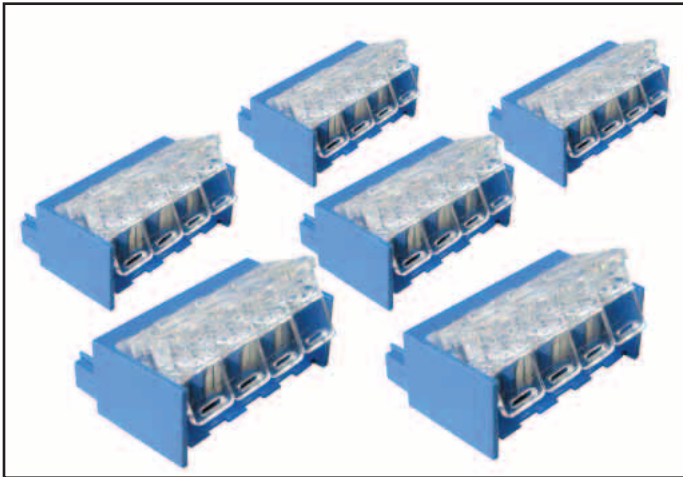

CAT-5 QUICK CONNECTORS TEMPORARILY OUT OF STOCK

Linear's dmc1 Music/Communications System features Room Stations and Patio Stations that connect to the master unit with Cat-5 cable.

Each Room Station and Patio Station is supplied with two types of plug-in Cat-5 connectors:

Quick connect press-on type Cat-5 connector (see Figure 1)

Screw-down type Cat-5 connector (see Figure 2)

The quick connect press-on type Cat-5 connectors have become temporarily unavailable from Linear's supplier. These connectors will not be included in Room Stations and Patio Stations until approximately December 1st, 2010. Refer to the table below for the model numbers of the products affected.

During this period, Linear suggests using the screw-down type connectors included with the products.

Figure 1
Press-on Type Cat-5 Connectors

Figure 2
Screw-down Type Cat-5 Connectors

MODEL	DESCRIPTION
dmc1R	Indoor Room Station
dmc1RS	Indoor Room Station with Remote Scan and Master Volume (White)
dmc1RSA	Indoor Room Station with Remote Scan and Master Volume (Almond)
dmc1RSB	Indoor Room Station with Remote Scan and Master Volume (Black)
dmc1RW	Patio Station with Remote Scan and Master Volume