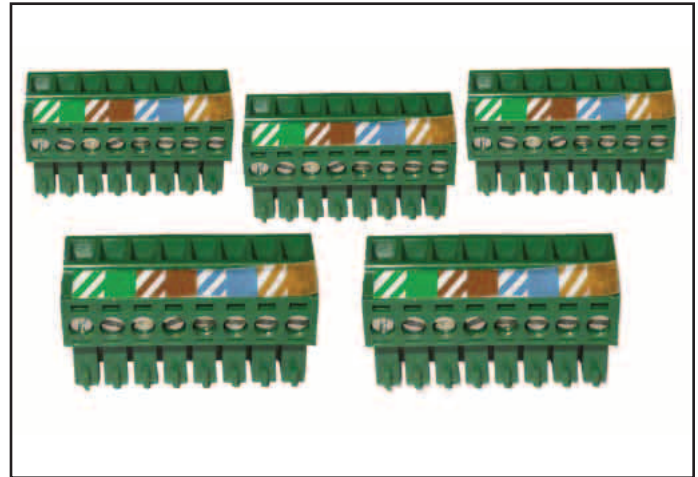

CAT-5 QUICK CONNECTORS TEMPORARILY OUT OF STOCK

Linear's dmc1 Music/Communications System features Room Stations and Patio Stations that connect to the master unit with Cat-5 cable.

Each Room Station and Patio Station is supplied with two types of plug-in Cat-5 connectors:

Quick connect press-on type Cat-5 connector (see Figure 1)

Screw-down type Cat-5 connector (see Figure 2)

The quick connect press-on type Cat-5 connectors have become temporarily unavailable from Linear's supplier. These connectors will not be included in Room Stations and Patio Stations until approximately December 1st, 2010. Refer to the table below for the model numbers of the products affected.

During this period, Linear suggests using the screw-down type connectors included with the products.

Figure 1
Press-on Type Cat-5 Connectors

Figure 2
Screw-down Type Cat-5 Connectors

MODEL	DESCRIPTION
dmc1R	Indoor Room Station
dmc1RS	Indoor Room Station with Remote Scan and Master Volume (White)
dmc1RSA	Indoor Room Station with Remote Scan and Master Volume (Almond)
dmc1RSB	Indoor Room Station with Remote Scan and Master Volume (Black)
dmc1RW	Patio Station with Remote Scan and Master Volume